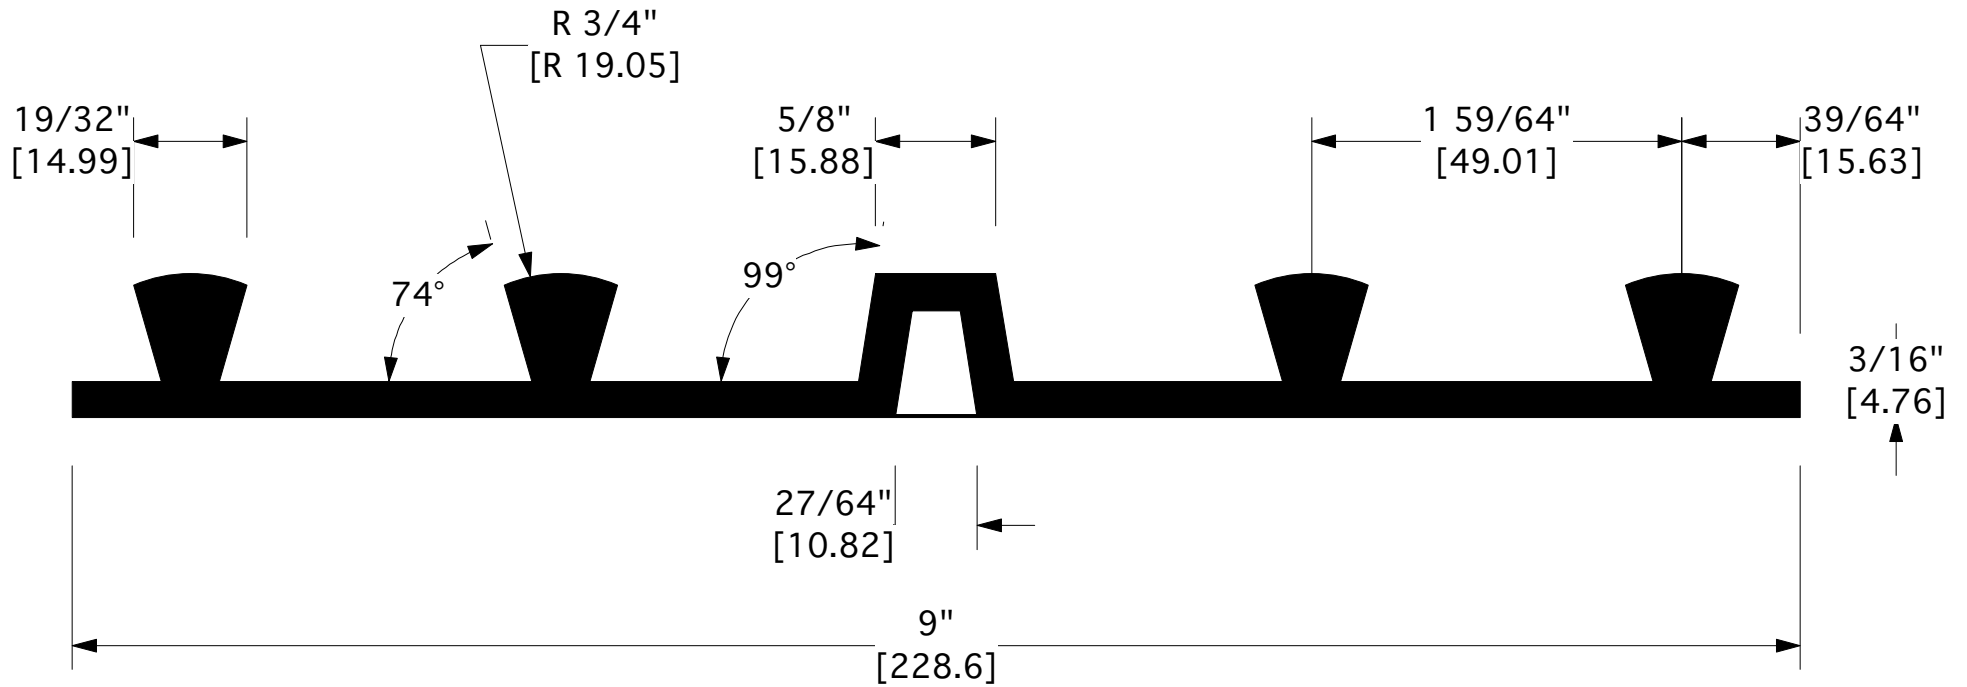

Texas DOT — Type A

J P Specialties, Inc. / Earth Shield® Waterstop 25811 Jefferson Avenue, Murrieta, CA 92562 951-763-7077 · www.jp-specialties.com		
TITLE <b>9" Base Seal PVC Waterstop</b>		
PART NUMBER <b>PVC211</b>	DRAWN BY <b>DRP</b>	DATE <b>06/18</b>
CAD FILE NAME <b>PVC211</b>	APPROVALS	SIZE <b>A</b>