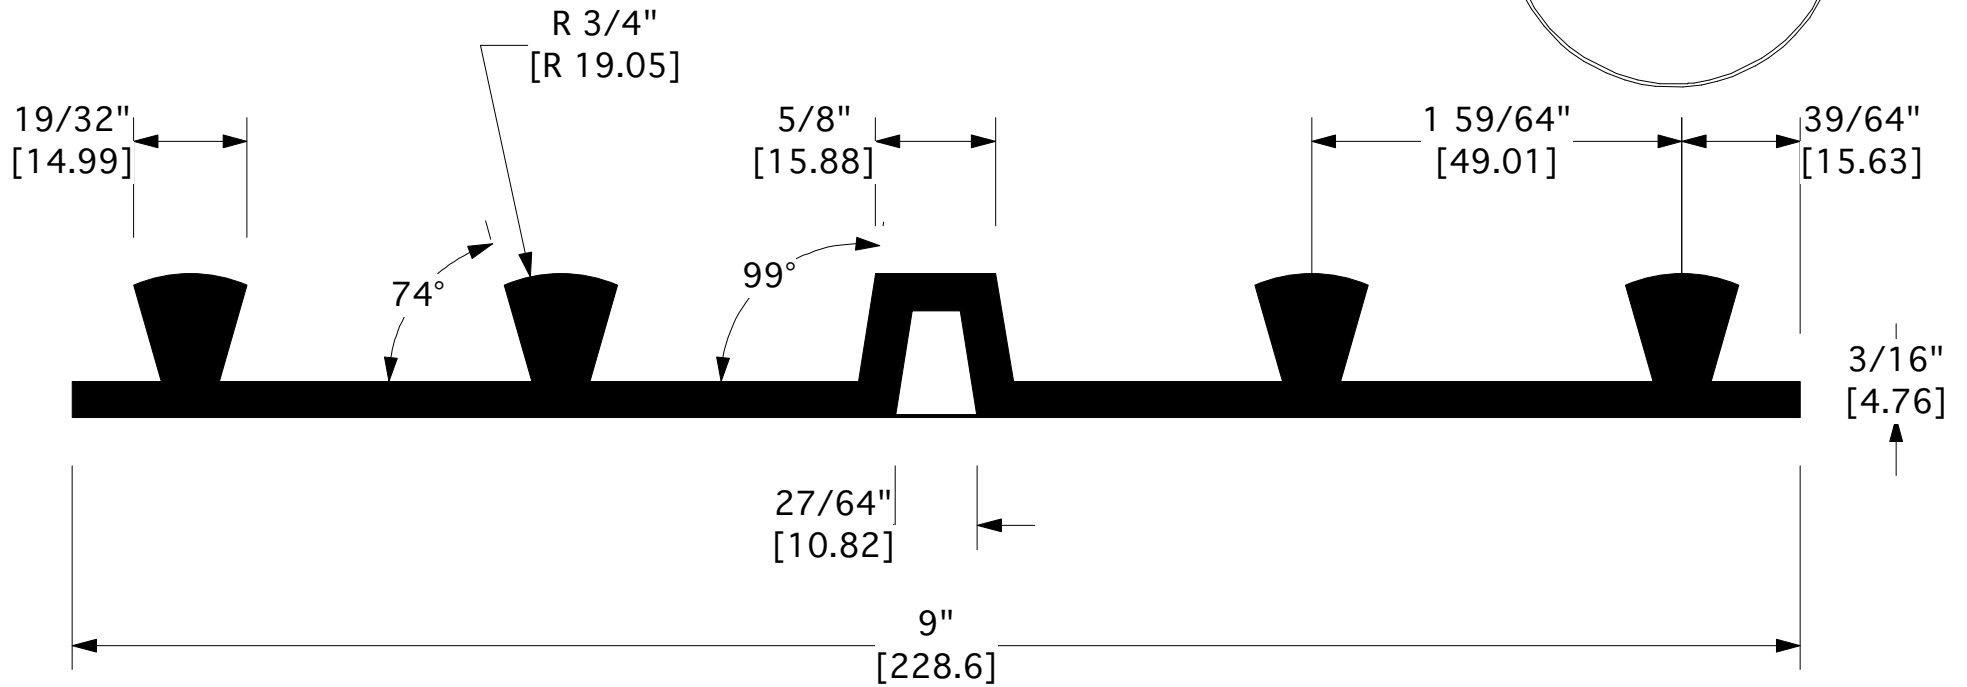

Texas DOT — Type A

J P Specialties, Inc. / Earth Shield® Waterstop 25811 Jefferson Avenue, Murrieta, CA 92562 951-763-7077 · www.jpsspecialties.com		
TITLE <b>9" Base Seal PVC Waterstop</b>		
PART NUMBER <b>PVC211</b>	DRAWN BY <b>DRP</b>	DATE <b>06/18</b>
CAD FILE NAME <b>PVC211</b>	APPROVALS	SIZE <b>A</b>