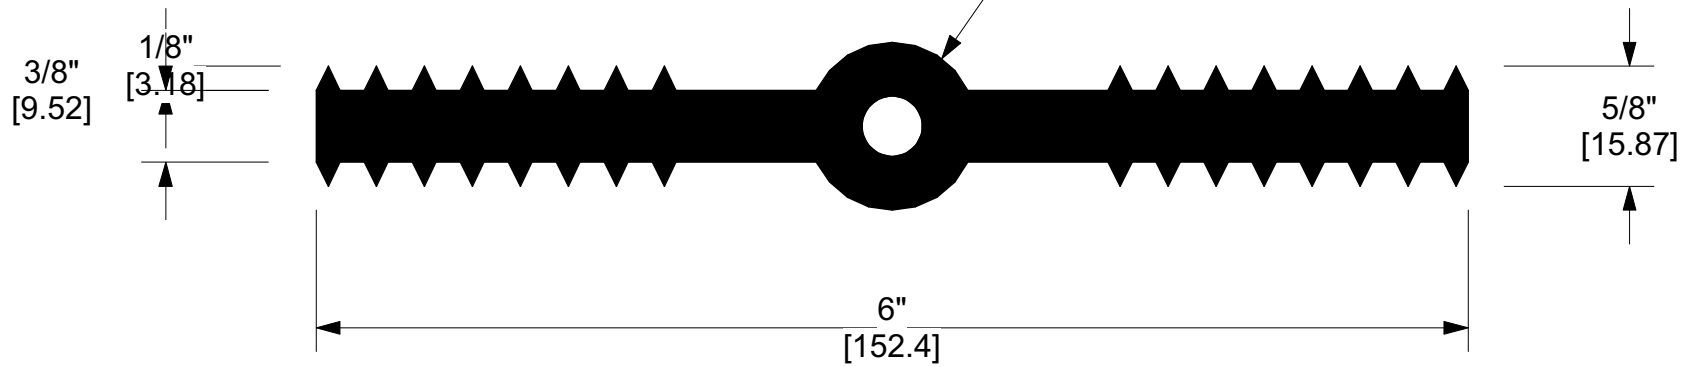

5/16" I.D. and 7/8" O.D.

| | | |
|--|------------------------|----------------------|
| J P Specialties, Inc. / Earth Shield® Waterstop 25811 Jefferson Avenue, Murrieta, CA 92562 951-763-7077 · www.jp-specialties.com | | |
| TITLE <i>6" Ribbed Centerbulb PVC</i> | | |
| PART NUMBER <i>PVC638</i> | DRAWN BY <i>DRP</i> | DATE <i>06/18</i> |
| CAD FILE NAME <i>PVC638</i> | APPROVALS | SIZE LTR |